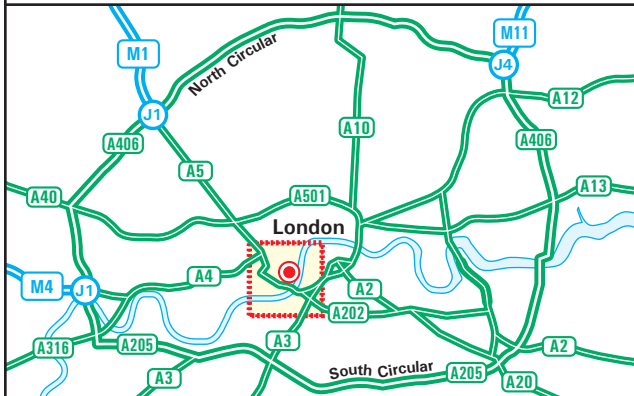

## By Underground

**Westminster Station** on the Jubilee, District and Circle lines. Leave the station at Exit 6. Turn left out of the underpass and take the next left on to Great George Street. Walk along Great George Street and cross over Horse Guards Parade. Cross over the road at the pedestrian crossing on your left. The main entrance to 1 Birdcage Walk is on your left.

## By Train

**Waterloo** - Enter the underground and take the Jubilee line to Westminster.

**Charing Cross** - Exit the station by the side entrance into Villiers Street, turning right towards Embankment Station. Take the Circle/District line to Westminster.

**Victoria** - Enter the Underground and take the Circle/District line to Westminster.

For further information on train times and fares, please telephone the National Rail Enquires line on 08457 48 49 50.