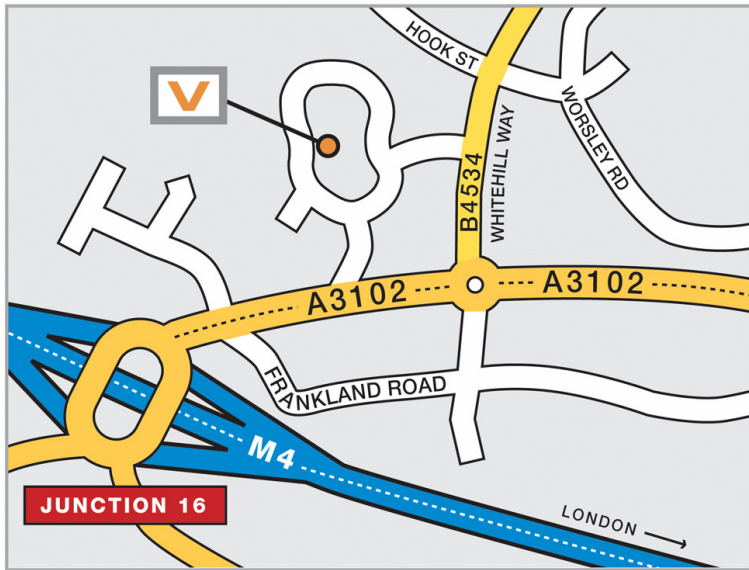

How to find us

By car

Vendigital offices are very close to the M4 motorway. Exit at junction 16.

By train

Swindon station is situated just off the town centre and is a short taxi ride (3 miles) away from Vendigital. 60 minutes train journey from London Paddington.