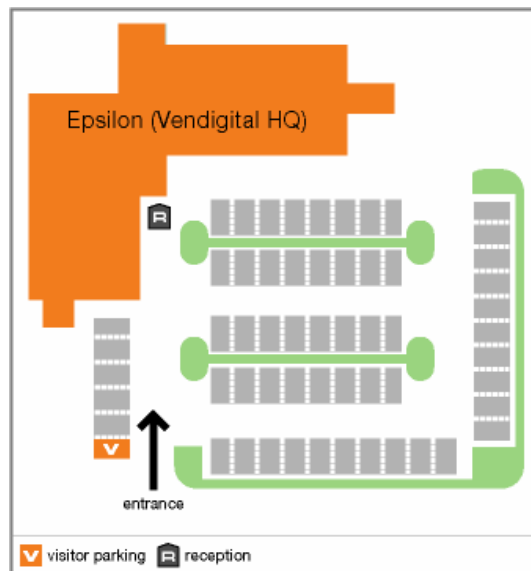

Epsilon, Windmill Hill Business Park,
Whitehill Way, Swindon, SN5 6NX, UK
T +44 (0) 1793 891777 F +44 (0) 1793 891778

VENDIGITAL®
dynamic procurement